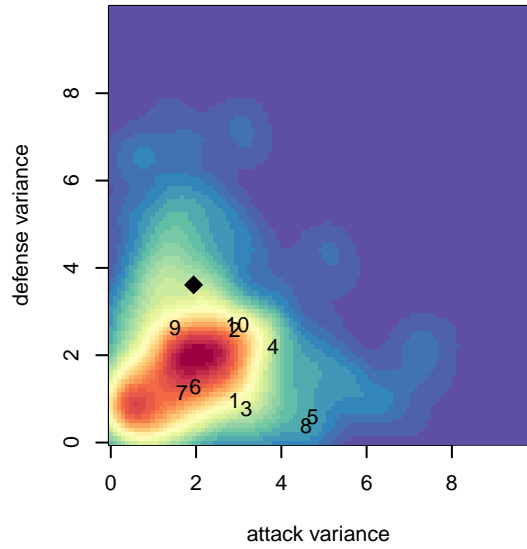

Wenatchee FC Black B04

Wenatchee FC
 Wenatchee, WA
 B04 total strength=894
 attack=1.8 defense=1.07
 fall league = PSPL WSPL 2 East U13
 spr league = Spr PSPL-Inland Copa Classic U
 notes= Zumach 2015-6

**attack and defense variance (black dot)
relative to other teams
and top 10 in region**

**attack and defense rating
relative to others at age
and all opponents in last 13 months**

Performance relative to 13 month average