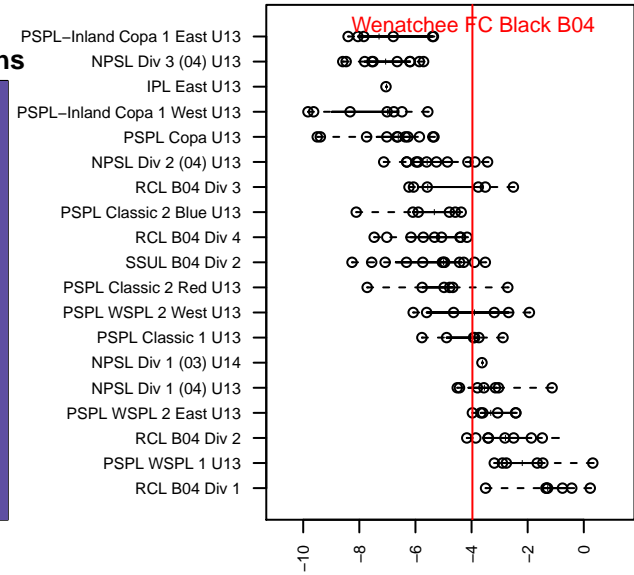

Wenatchee FC Black B04

Wenatchee FC
 Wenatchee, WA
 B04 total strength=894
 attack=1.8 defense=1.07
 fall league = PSPL WSPL 2 East U13
 spr league = Spr PSPL-Inland Copa Classic U
 notes= Zumach 2015-6

alt names used:
 Wenatchee FC BU04 Zumach
 Wen FC B04 Zumach
 WENATCHEE FC YOUTH WENATCHEE FC Bi
 Wenatchee FC B04 Zumach
 Wen FC B04
 Wenatchee FC B'04 Zumach
 WENATCHEE FC YOUTH WENATCHEE FC Bi

Venues played:
 2016 US Club Regionals 2004
 2016 Sounders FC Cup BU13 Gold
 2016 WA Rush Cup B04 Silver U13
 2016 PSPL WSPL 2 East U13
 2016 PacNW Winter Classic Premier II U13
 2016 Spr PSPL-Inland Copa Classic U13
 2016 WA Cup U13 Silver U13

**attack and defense variance (black dot)
relative to other teams
and top 10 in region**

**attack and defense rating
relative to others at age
and all opponents in last 13 months**

Performance relative to 13 month average