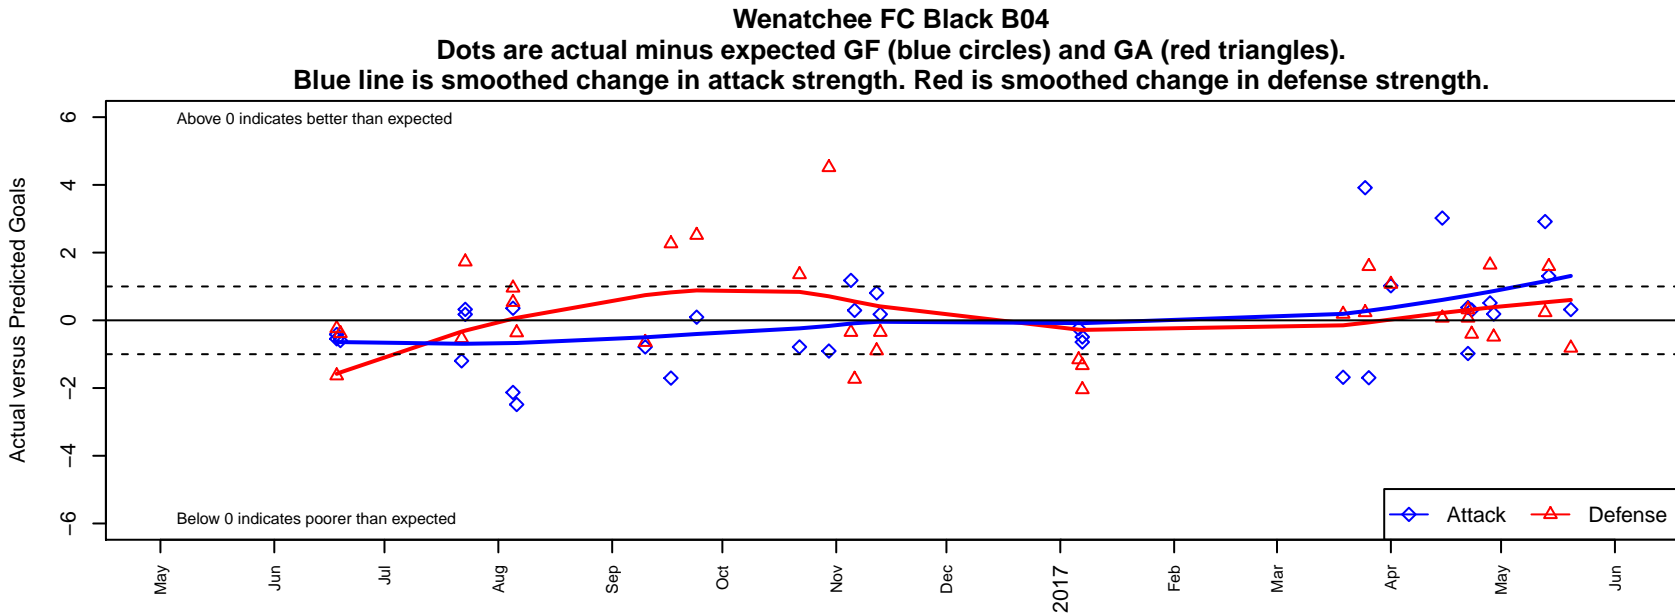

Wenatchee FC Black B04

Wenatchee FC
 Wenatchee, WA
 B04 total strength=894
 attack=1.8 defense=1.07
 fall league = PSPL WSPL 2 East U13
 spr league = Spr PSPL-Inland Copa Classic U
 notes= Zumach 2015-6

**attack and defense variance (black dot)
relative to other teams
and top 10 in region**

**attack and defense rating
relative to others at age
and all opponents in last 13 months**

Performance relative to 13 month average