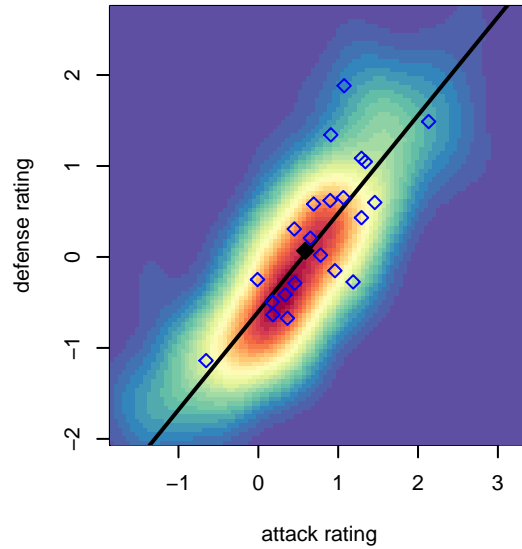

Wenatchee FC Black B04

Wenatchee FC
 Wenatchee, WA
 B04 total strength=894
 attack=1.8 defense=1.07
 fall league = PSPL WSPL 2 East U13
 spr league = Spr PSPL-Inland Copa Classic U
 notes= Zumach 2015-6

alt names used:
 Wenatchee FC BU04 Zumach
 Wen FC B04 Zumach
 WENATCHEE FC YOUTH WENATCHEE FC Bi
 Wenatchee FC B04 Zumach
 Wen FC B04
 Wenatchee FC B'04 Zumach
 WENATCHEE FC YOUTH WENATCHEE FC Bi

Venues played:
 2016 US Club Regionals 2004
 2016 Sounders FC Cup BU13 Gold
 2016 WA Rush Cup B04 Silver U13
 2016 PSPL WSPL 2 East U13
 2016 PacNW Winter Classic Premier II U13
 2016 Spr PSPL-Inland Copa Classic U13
 2016 WA Cup U13 Silver U13

**attack and defense variance (black dot)
relative to other teams
and top 10 in region**

**attack and defense rating
relative to others at age
and all opponents in last 13 months**

Performance relative to 13 month average